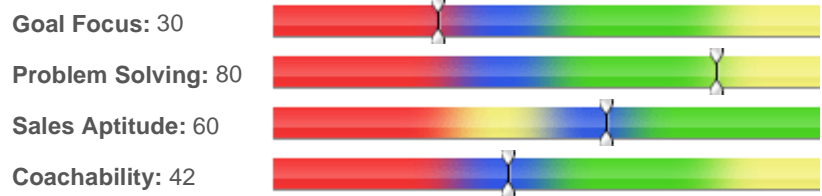

Training Quotient Score: 61